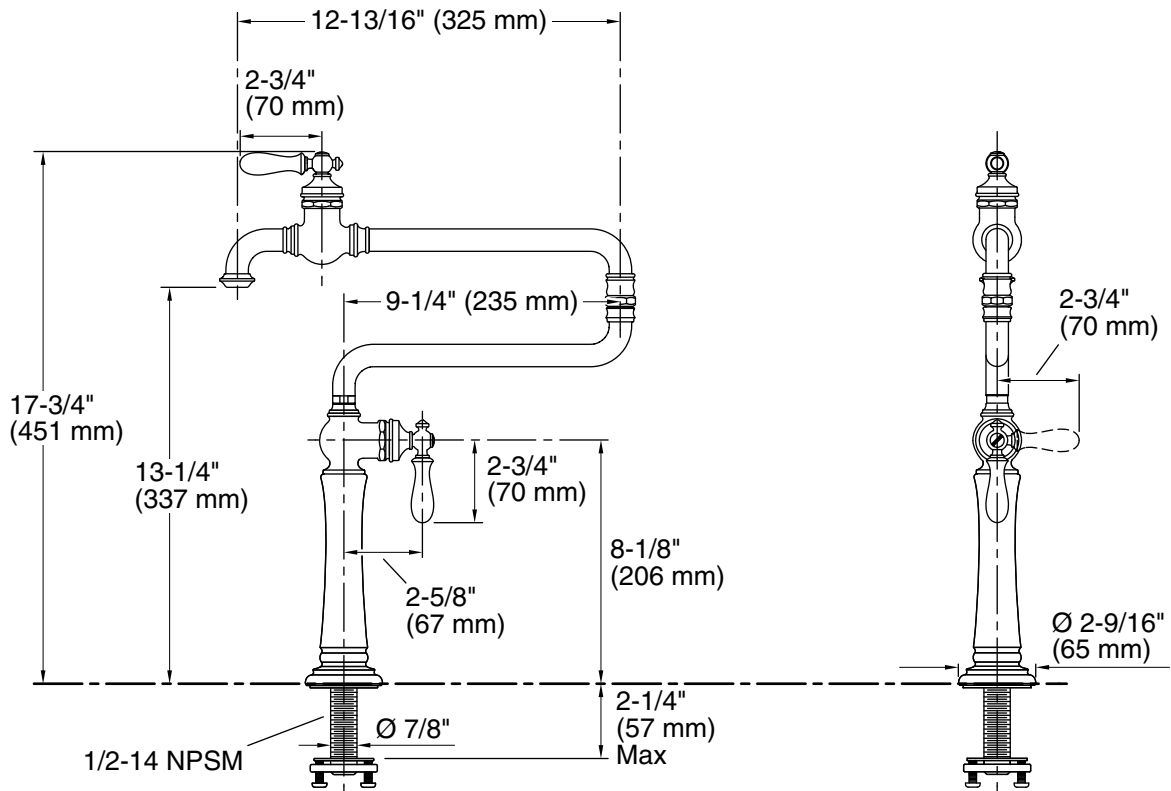

Technical Information

All product dimensions are nominal.

Faucet:

Flow rate: 3.2 gal/min (12.1 l/min)

Pressure: 60 psi (4.1 bar)

Spout:

Spout reach: 22" (559 mm)

Notes

Install this product according to the installation guide.

Supply hose not included. Requires a flexible supply hose with a 3/8" compression nut and 1/2-14 NPSM nut.